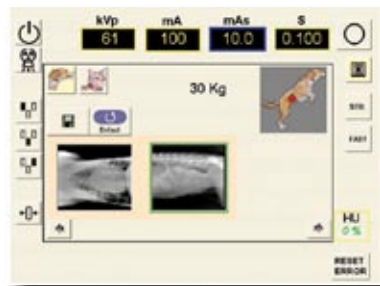

SINGLE TOUCH

monitor system

The ONLY Single Monitor System in Digital Veterinary X-Ray

Simply

- pick the species
- pick the body part
- pick view (Lateral, DV or VD)
- enter body part thickness

Benefits of the SINGLE TOUCH Monitor System:

SINGLE TOUCH Monitor is the only monitor that needs to be in the x-ray room.

The computer system and High Resolution monitor can be up to 75 ft. away.

It allows you to stay table side with the animal, improving patient safety and convenience.

Use the preset technique or override the preset and manually modify your own technique.

All from the SINGLE TOUCH Monitor.