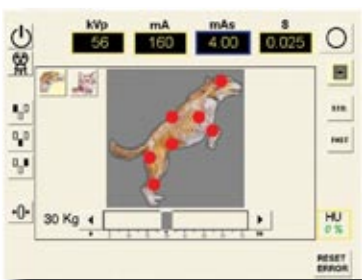

SINGLE TOUCH

monitor system

The ONLY Single Monitor System in Digital Veterinary X-Ray

Simply

- pick the species
- pick the body part
- pick view (Lateral, DV or VD)
- enter body part thickness

Benefits of the SINGLE TOUCH Monitor System:

SINGLE TOUCH Monitor is the only monitor that needs to be in the x-ray room.

The computer system and High Resolution monitor can be up to 75 ft. away.

It allows you to stay table side with the animal, improving patient safety and convenience.

Use the preset technique or override the preset and manually modify your own technique.

All from the SINGLE TOUCH Monitor.